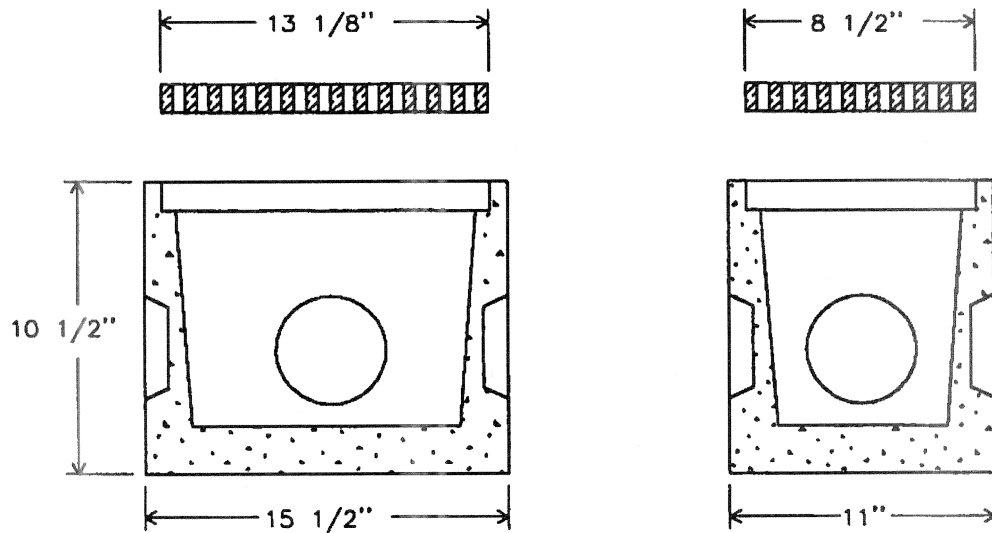

CHESAPEAKE BAY SEPTIC TANK, LLC

Septic Installers' Local Distributor for Monarch Products Co. Inc.
Precast Concrete Products

PRECAST CONCRETE RAIN DRAIN

DWG. RD-1