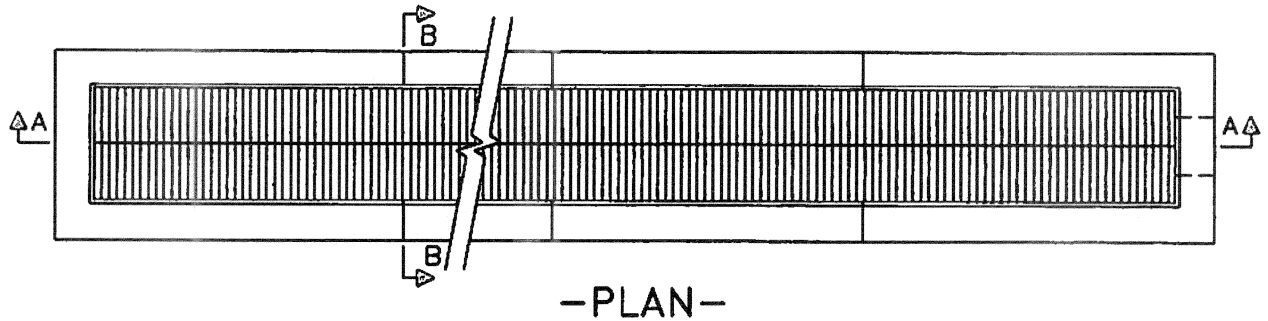

PRECAST CONCRETE TRENCH DRAINS
WITH 14 1/2" WIDE GRATING

DWG. TD-3