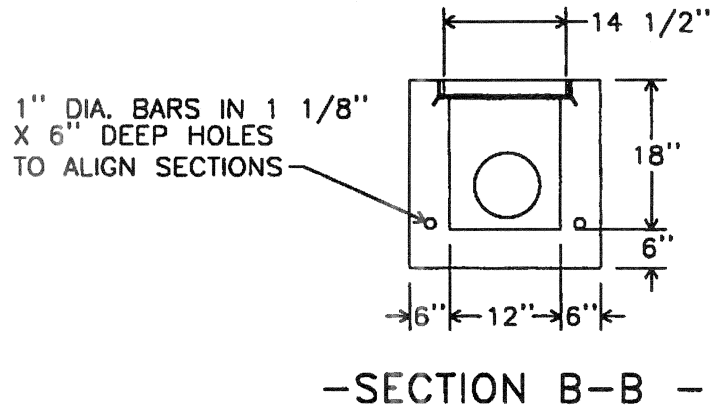

PRECAST CONCRETE TRENCH DRAINS
WITH 14 1/2" WIDE GRATING

DWG. TD-3