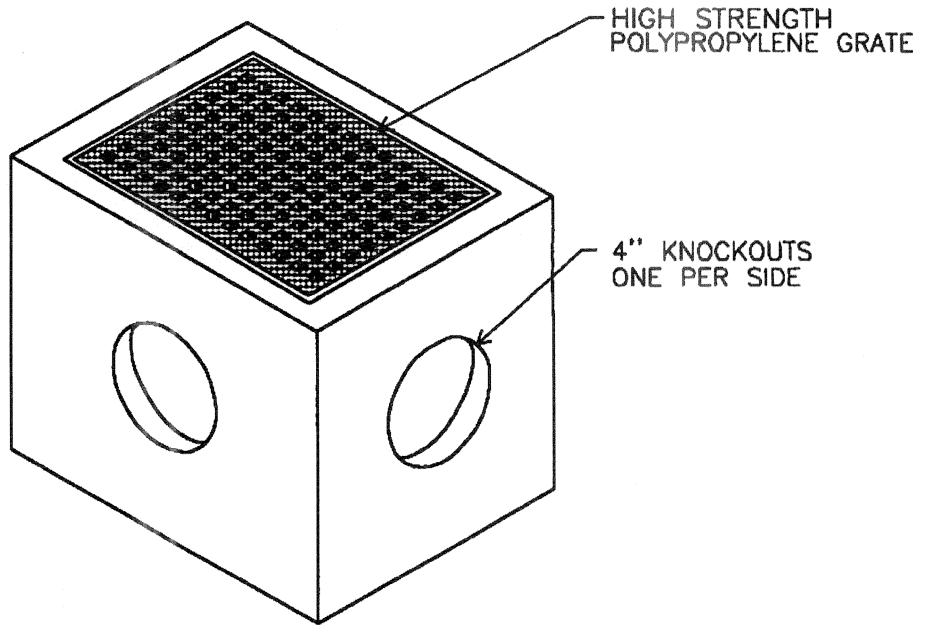

CHESAPEAKE BAY SEPTIC TANK, LLC

Septic Installers' Local Distributor for Monarch Products Co. Inc.
Precast Concrete Products

PRECAST CONCRETE RAIN DRAIN

DWG. RD-1