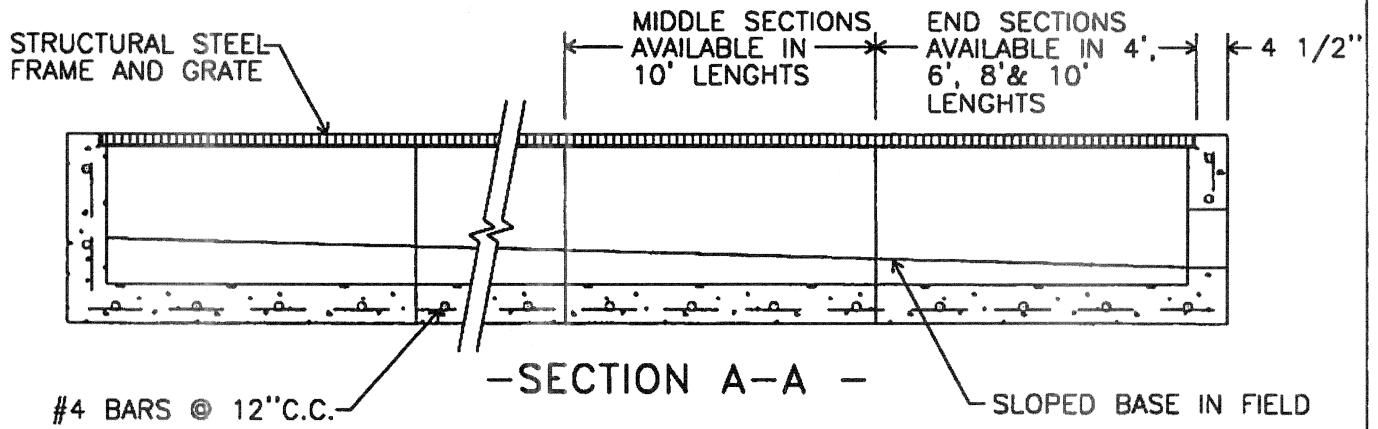

PRECAST CONCRETE TRENCH DRAINS
WITH 14 1/2" WIDE GRATING

DWG. TD-3